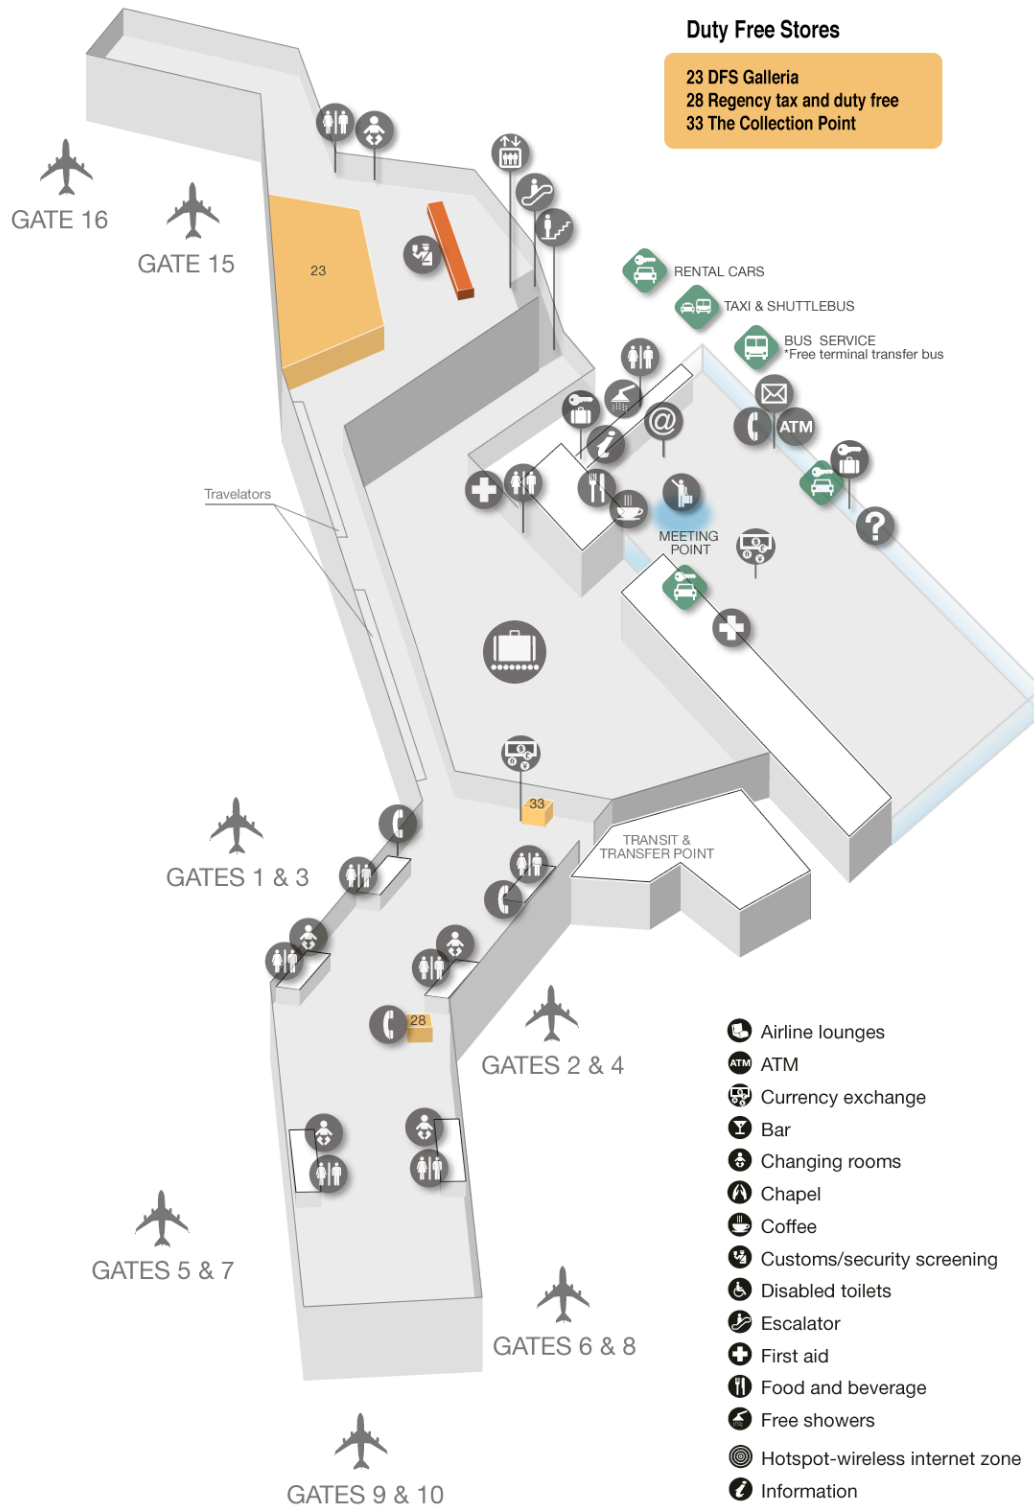

- Airline lounges
- ATM
- Currency exchange
- Bar
- Changing rooms
- Chapel
- Coffee
- Customs/security screening
- Disabled toilets
- Escalator
- First aid
- Food and beverage
- Free showers
- Hotspot-wireless internet zone
- Information
- Internet
- Lifts
- Luggage storage
- Mail box
- Outdoor smoking area
- Stairs
- Telephones
- Toilets

**Food and beverage**

- 14 Espresso Plus
- 15 Ranges Bar
- 16 McDonalds
- 17 Take off Espresso
- 18 Noodles and sushi
- 19 Tank
- 20 Dunkin donuts
- 21 Wishbone
- 22 The River cafe
- 23 The Bach

**Duty Free Stores**

- 23 DFS Galleria
- 28 Regency tax and duty free
- 33 The Collection Point

GATE 16

GATE 15

23

Travelators

GATES 1 & 3

33

TRANSIT & TRANSFER POINT

- Food and beverage**
- 18 Blue Bar
  - 19 Burger King
  - 20 Café Down Under
  - 21 Café Espresso
  - 22 Sbarro, Taste of Asia, Sandwich Shuttle
  - 24 Hayama Sushi
  - 25 Tank Juice
  - 37 McDonald's
  - 38 Subway
  - 39 City of Sails