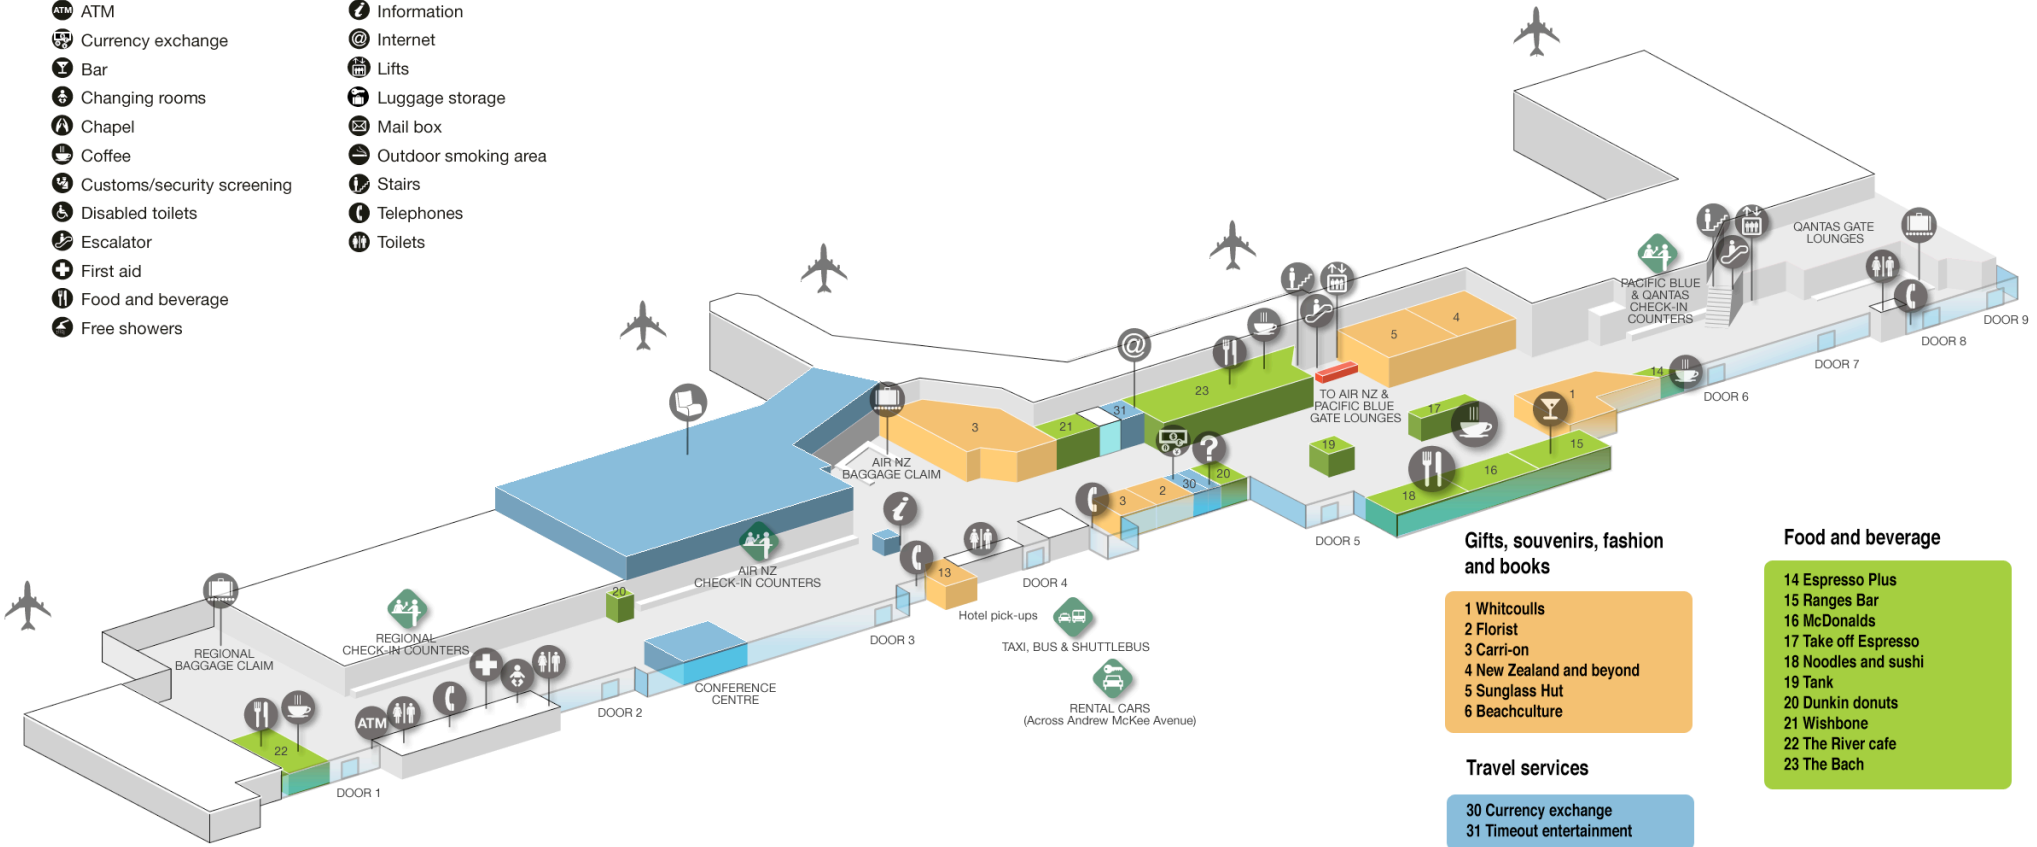

- Airline lounges
- ATM
- Currency exchange
- Bar
- Changing rooms
- Chapel
- Coffee
- Customs/security screening
- Disabled toilets
- Escalator
- First aid
- Food and beverage
- Free showers
- Hotspot-wireless internet zone
- Information
- Internet
- Lifts
- Luggage storage
- Mail box
- Outdoor smoking area
- Stairs
- Telephones
- Toilets

**Food and beverage**

- 14 Espresso Plus
- 15 Ranges Bar
- 16 McDonalds
- 17 Take off Espresso
- 18 Noodles and sushi
- 19 Tank
- 20 Dunkin donuts
- 21 Wishbone
- 22 The River cafe
- 23 The Bach

**Duty Free Stores**

- 23 DFS Galleria
- 28 Regency tax and duty free
- 33 The Collection Point

GATE 16

GATE 15

23

Travelators

GATES 1 & 3

33

TRANSIT & TRANSFER POINT

- Food and beverage**
- 18 Blue Bar
  - 19 Burger King
  - 20 Café Down Under
  - 21 Café Espresso
  - 22 Sbarro, Taste of Asia, Sandwich Shuttle
  - 24 Hayama Sushi
  - 25 Tank Juice
  - 37 McDonald's
  - 38 Subway
  - 39 City of Sails